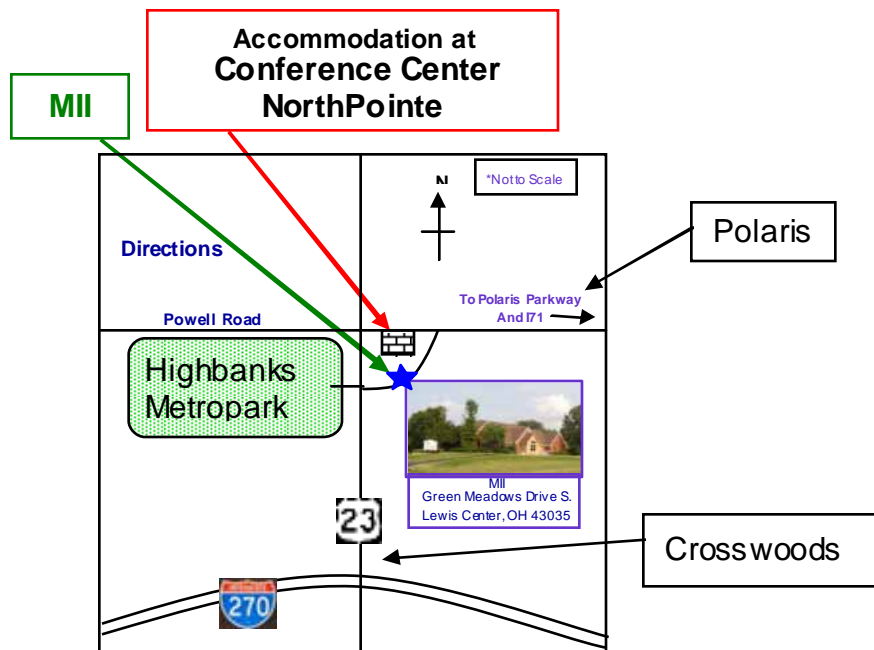

The following 7 hotels are located north of 270 and 23 area called Crosswoods off Campus View Blvd. They are approx. 2 miles from MII. See Map

Marriott Courtyard- 614 436 7070

Hyatt Place- 614 846 4355

Red Roof Inn- 614 846 3001

Doubletree (formerly Holiday Inn)- 614 885 3334

Sheraton Suites- 614 436 0004

Homewood Suites- 614 785 0001

Microtel- 614 436 0556

The following hotels are located near the new Polaris Shopping Center, just off 71 north of 270. See Map

Baymont Inn- 877 229 6668 or 614 791 9700

Hilton Garden Inn – 614 846 8884

If you are flying- Columbus Airport's abbreviation is CMH. It is located off 270 and takes approximately 20 minutes to get to MII.